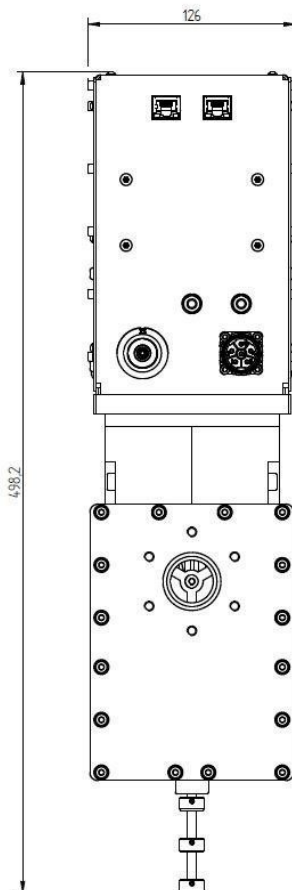

MAGNETRON-HEAD - MH2000S-252BF

Categories: Microwave generators

BILDERGALERIE

Outline Dimensions (mm(inch))

Outline Dimensions (mm(inch))

ADDITIONAL INFORMATION

| | |
|--|---------------------------|
| Typ | |
| Frequency [MHz] | 2450 |
| Output Power CW [W] | 2000 |
| Line connection | 1~ (L / N / PE) |
| Mains voltage control circuit [V] | 24 |
| Line Frequency [Hz] | DC |
| Cooling | Air / Water, Air / Water |
| Pulse output power max [W] | 4000 |
| Front-Panel (HMI) | With Connectors |
| Protection Class | IP20 |
| Output Connection Type | Coaxial tuner (threefold) |
| Output Connection | Coaxial conductor |
| Isolator | yes |