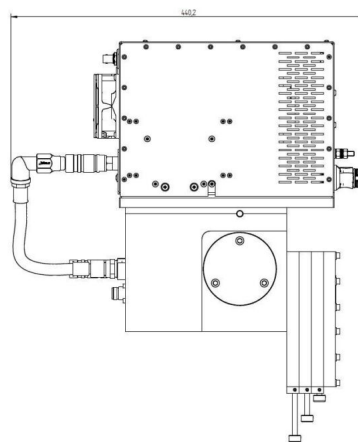

MAGNETRON-HEAD - MH2000S-252BF

Categories: Microwave generators

BILDERGALERIE

Outline Dimensions (mm(inch))

Outline Dimensions (mm(inch))

ADDITIONAL INFORMATION

| | |
|--|---------------------------|
| Typ | |
| Frequency [MHz] | 2450 |
| Output Power CW [W] | 2000 |
| Line connection | 1~ (L / N / PE) |
| Mains voltage control circuit [V] | 24 |
| Line Frequency [Hz] | DC |
| Cooling | Air / Water, Air / Water |
| Pulse output power max [W] | 4000 |
| Front-Panel (HMI) | With Connectors |
| Protection Class | IP20 |
| Output Connection Type | Coaxial tuner (threefold) |
| Output Connection | Coaxial conductor |
| Isolator | yes |