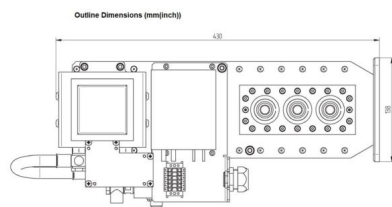

## ADDITIONAL INFORMATION

<b>Typ</b>	<u>Magnetron Head</u>
<b>Frequency [Mhz]</b>	<u>2450</u>
<b>Output Power CW [W]</b>	<u>2000</u>
<b>Line connection</b>	<u>2~ (L1 / L2 / PE) / 1~ (L / N / PE)</u>
<b>Mains voltage control circuit [V]</b>	<u>24</u>
<b>Line Frequency [Hz]</b>	<u>DC</u>
<b>Cooling</b>	<u>water</u>

<b>Pulse output power max [W]</b>	=
<b>Front-Panel (HMI)</b>	=
<b>Width [mm (inch)]</b>	205 (8,07)
<b>Height [mm (inch)]</b>	187 (7,36)
<b>Depth [mm (inch)]</b>	490 (19,29)
<b>Protection Class</b>	IP00
<b>Output Connection Type</b>	WR340 / R26
<b>Output Connection</b>	Waveguide
<b>Isolator</b>	yes