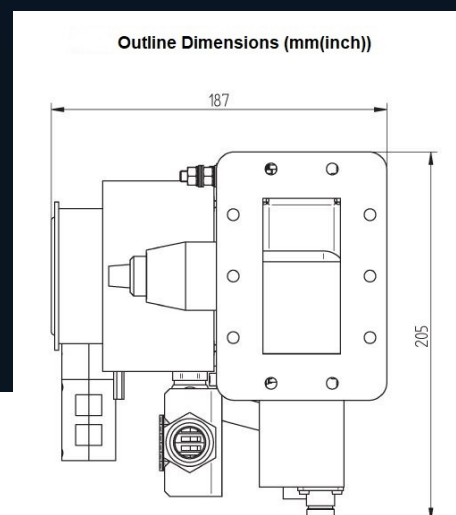

MAGNETRON- HEAD - MH2000F-252BV

Category: [Microwave generators](#)