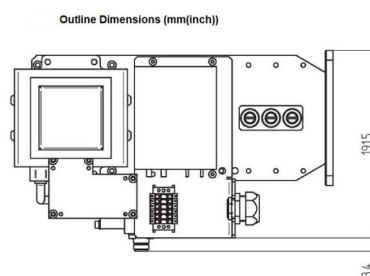

# MAGNETRON- HEAD - MH2000F-216CM

Category: Microwave generators

Outline Dimensions (mm(Inch))

## ADDITIONAL INFORMATION

<b>Typ</b>	Magnetron Head
<b>Frequency [MHz]</b>	2450
<b>Output Power CW [W]</b>	2000
<b>Line connection</b>	1~ (L / N / PE)
<b>Mains voltage control circuit [V]</b>	-
<b>Line Frequency [Hz]</b>	-
<b>Cooling</b>	water
<b>Pulse output power max [W]</b>	-

<b>Front-Panel (HMI)</b>	–
<b>Width [mm (inch)]</b>	214 (8,43)
<b>Height [mm (inch)]</b>	187 (7,36)
<b>Depth [mm (inch)]</b>	330 (12,99)
<b>Protection Class</b>	IP00
<b>Output Connection Type</b>	WR340 / R26
<b>Output Connection</b>	Waveguide
<b>Isolator</b>	yes