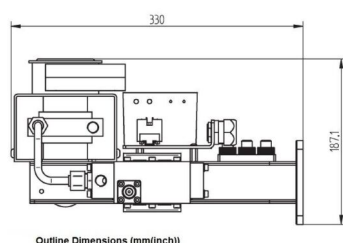

# MAGNETRON- HEAD - MH2000F-216CM

Category: Microwave generators

Outline Dimensions (mm(Inch))

## ADDITIONAL INFORMATION

<b>Typ</b>	Magnetron Head
<b>Frequency [MHz]</b>	2450
<b>Output Power CW [W]</b>	2000
<b>Line connection</b>	1~ (L / N / PE)
<b>Mains voltage control circuit [V]</b>	-
<b>Line Frequency [Hz]</b>	-
<b>Cooling</b>	water
<b>Pulse output power max [W]</b>	-

<b>Front-Panel (HMI)</b>	–
<b>Width [mm (inch)]</b>	214 (8,43)
<b>Height [mm (inch)]</b>	187 (7,36)
<b>Depth [mm (inch)]</b>	330 (12,99)
<b>Protection Class</b>	IP00
<b>Output Connection Type</b>	WR340 / R26
<b>Output Connection</b>	Waveguide
<b>Isolator</b>	yes