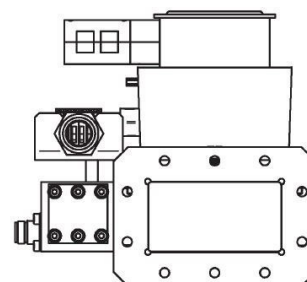

# MAGNETRON- HEAD - MH2000F-216CM

Category: Microwave generators

Outline Dimensions (mm(Inch))

## ADDITIONAL INFORMATION

<b>Typ</b>	Magnetron Head
<b>Frequency [MHz]</b>	2450
<b>Output Power CW [W]</b>	2000
<b>Line connection</b>	1~ (L / N / PE)
<b>Mains voltage control circuit [V]</b>	-
<b>Line Frequency [Hz]</b>	-
<b>Cooling</b>	water
<b>Pulse output power max [W]</b>	-

<b>Front-Panel (HMI)</b>	–
<b>Width [mm (inch)]</b>	214 (8,43)
<b>Height [mm (inch)]</b>	187 (7,36)
<b>Depth [mm (inch)]</b>	330 (12,99)
<b>Protection Class</b>	IP00
<b>Output Connection Type</b>	WR340 / R26
<b>Output Connection</b>	Waveguide
<b>Isolator</b>	yes