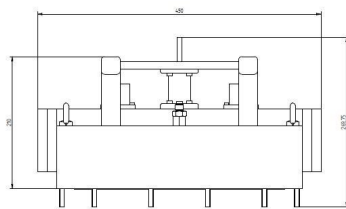

FLÄCHENPLASMA QUELLE - MA4000Y-013BC

Category:

GALLERY IMAGES

Outline Dimensions (mm(inch))

Outline Dimensions (mm(inch))

Outline Dimensions (mm(inch))

ZUSÄTZLICHE INFORMATIONEN

Art

()

320mm x 320mm

CW [W]	2000
---------------	------

Frequenz [MHz]	2450
-----------------------	------

가
