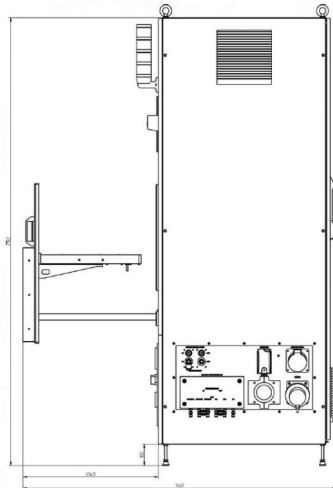

GALLERY IMAGES

Outline Dimensions (mm(inch))