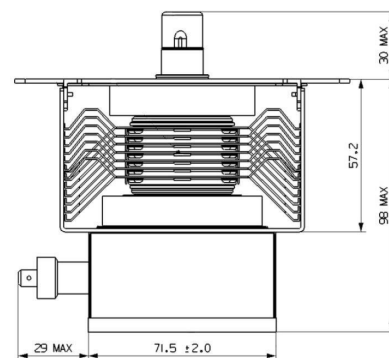

# MAGNETRON - 1200382

Categories:

Tube Outline Dimensions (mm(inch))

## BILDERGALERIE

Tube Outline Dimensions (mm(inch))