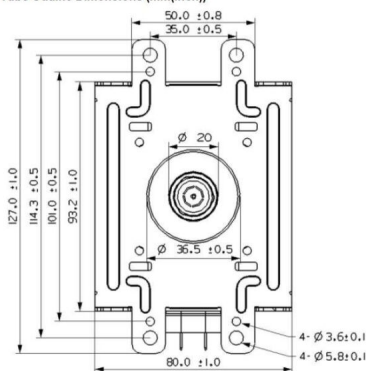

# MAGNETRON - 1200382

Categories:

Tube Outline Dimensions (mm(inch))

## BILDERGALERIE

Tube Outline Dimensions (mm(inch))