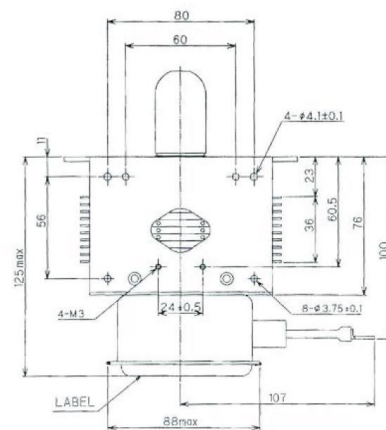

MAGNETRON - MB2533A-130CO

Categories: Magnetrons

Tube Outline Dimensions (mm(inch))

BILDERGALERIE

Tube Outline Dimensions (mm(inch))

ADDITIONAL INFORMATION

Typ	Magnetron
OEM Item Number	MB2533A-130CO
Output Power CW [W]	2000
Frequency [MHz]	2450
ISM Band	S-Band
Cooling	water-cooled
Orientation of HV and cooling connectors	180°
Fastening / Studs	4x M5 Bolt (Studs)
Orientation HV to fastening	0°
Magnet	Packaged magnet
Cooling Connector Type	Ø1/4" tube fitting
Temperature sensor	-