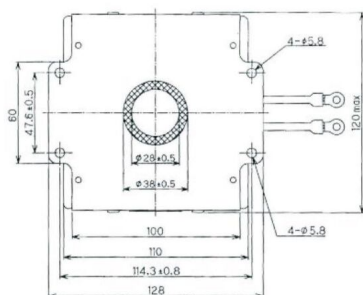

MAGNETRON - MB2533A-130CO

Categories: Magnetrons

Tube Outline Dimensions (mm(inch))

BILDERGALERIE

Tube Outline Dimensions (mm(inch))

ADDITIONAL INFORMATION

Typ	Magnetron
OEM Item Number	MB2533A-130CO
Output Power CW [W]	2000
Frequency [MHz]	2450
ISM Band	S-Band
Cooling	water-cooled
Orientation of HV and cooling connectors	180°
Fastening / Studs	4x M5 Bolt (Studs)
Orientation HV to fastening	0°
Magnet	Packaged magnet
Cooling Connector Type	Ø1/4" tube fitting
Temperature sensor	-