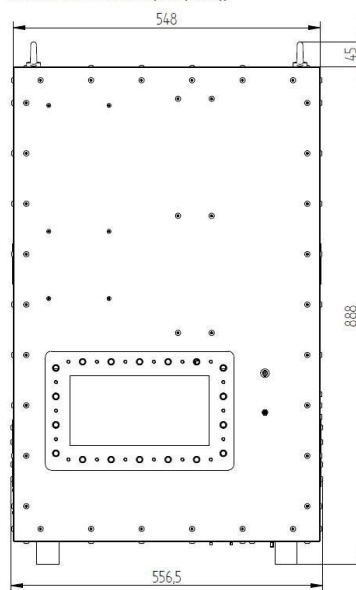

MAGNETRON- HEAD - MH060KS-511DD

Categories: Microwave generators

Outline Dimensions (mm(inch))

BILDERGALERIE

Outline Dimensions (mm(Inch))

Outline Dimensions (mm(inch))

ADDITIONAL INFORMATION

Typ	Magnetron-Head
Frequency [MHz]	915
Output Power [W]	60000

Muegge GmbH
Hochstrasse 4-6
64385 Reichelsheim
Germany

T. +49 (0)6164-9307-0
F. +49 (0)6164-9307-93
E. info@muegge.de
www.muegge.de

Line connection	3~ (L1 / L2 / L3 / PE)
Mains voltage control circuit [V]	230
Line Frequency [Hz]	50 / 60
Cooling	Air / Water
Pulse output power max [W]	–
Front-Panel (HMI)	Neutral
Width [mm (inch)]	557 (21,65)
Height [mm (inch)]	888 (34,84)
Depth [mm (inch)]	824 (32,44)
Protection	IP00
Output Connection Type	WR975 / R9
Output Connection	Waveguide
Isolator	No