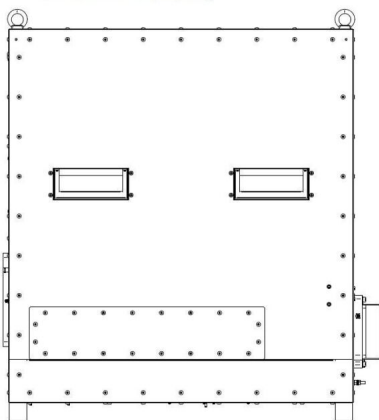

MAGNETRON- HEAD - MH060KS-511DD

Categories: Microwave generators

Outline Dimensions (mm(inch))

BILDERGALERIE

Outline Dimensions (mm(Inch))

Outline Dimensions (mm(inch))

ADDITIONAL INFORMATION

Typ	Magnetron-Head
Frequency [MHz]	915
Output Power [W]	60000

Muegge GmbH
Hochstrasse 4-6
64385 Reichelsheim
Germany

T. +49 (0)6164-9307-0
F. +49 (0)6164-9307-93
E. info@muegge.de
www.muegge.de

Line connection	3~ (L1 / L2 / L3 / PE)
Mains voltage control circuit [V]	230
Line Frequency [Hz]	50 / 60
Cooling	Air / Water
Pulse output power max [W]	–
Front-Panel (HMI)	Neutral
Width [mm (inch)]	557 (21,65)
Height [mm (inch)]	888 (34,84)
Depth [mm (inch)]	824 (32,44)
Protection	IP00
Output Connection Type	WR975 / R9
Output Connection	Waveguide
Isolator	No