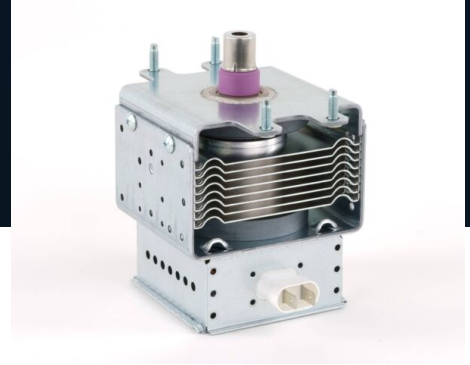

MAGNETRON - 1200010

Categories: Magnetrons

BILDERGALERIE

Tube Outline Dimensions (mm(inch))

Tube Outline Dimensions (mm(inch))

ADDITIONAL INFORMATION

Typ	Magnetron
OEM Item Number	2M137A-01BB
Output Power CW [W]	1250
Frequency [MHz]	2450
ISM Band	S-Band
Cooling	air-cooled
Orientation of HV and cooling connectors	0°

Fastening / Studs	4x M5 Bolt (Studs)
--------------------------	--------------------

Orientation HV to fastening	0°
------------------------------------	----

Magnet	Packaged magnet
---------------	-----------------