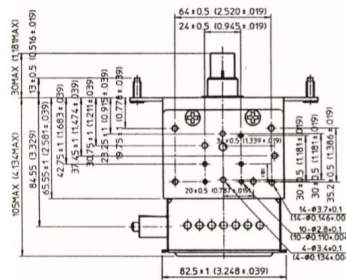

MAGNETRON - 1200010

Categories: Magnetrons

BILDERGALERIE

Tube Outline Dimensions (mm(inch))

Tube Outline Dimensions (mm(inch))

ADDITIONAL INFORMATION

Typ	Magnetron
OEM Item Number	2M137A-01BB
Output Power CW [W]	1250
Frequency [MHz]	2450
ISM Band	S-Band
Cooling	air-cooled
Orientation of HV and cooling connectors	0°

Fastening / Studs	4x M5 Bolt (Studs)
--------------------------	--------------------

Orientation HV to fastening	0°
------------------------------------	----

Magnet	Packaged magnet
---------------	-----------------

Cooling Connector Type	–
-------------------------------	---

Temperature sensor	–
---------------------------	---

Equivalent to	YJ1540
----------------------	--------

Equivalent to 2	010204
------------------------	--------