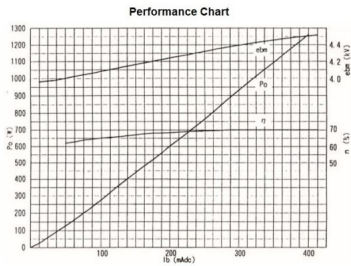

MAGNETRON - 1200010

Categories: Magnetrons

BILDERGALERIE

Tube Outline Dimensions (mm(inch))

Tube Outline Dimensions (mm(inch))

ADDITIONAL INFORMATION

Typ	Magnetron
OEM Item Number	2M137A-01BB
Output Power CW [W]	1250
Frequency [MHz]	2450
ISM Band	S-Band
Cooling	air-cooled
Orientation of HV and cooling connectors	0°