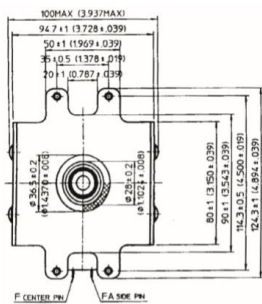

MAGNETRON - 1200010

Categories: Magnetrons

BILDERGALERIE

Tube Outline Dimensions (mm(inch))

Tube Outline Dimensions (mm(inch))

ADDITIONAL INFORMATION

Typ	Magnetron
OEM Item Number	2M137A-01BB
Output Power CW [W]	1250
Frequency [MHz]	2450
ISM Band	S-Band
Cooling	air-cooled
Orientation of HV and cooling connectors	0°

Fastening / Studs	4x M5 Bolt (Studs)
--------------------------	--------------------

Orientation HV to fastening	0°
------------------------------------	----

Magnet	Packaged magnet
---------------	-----------------